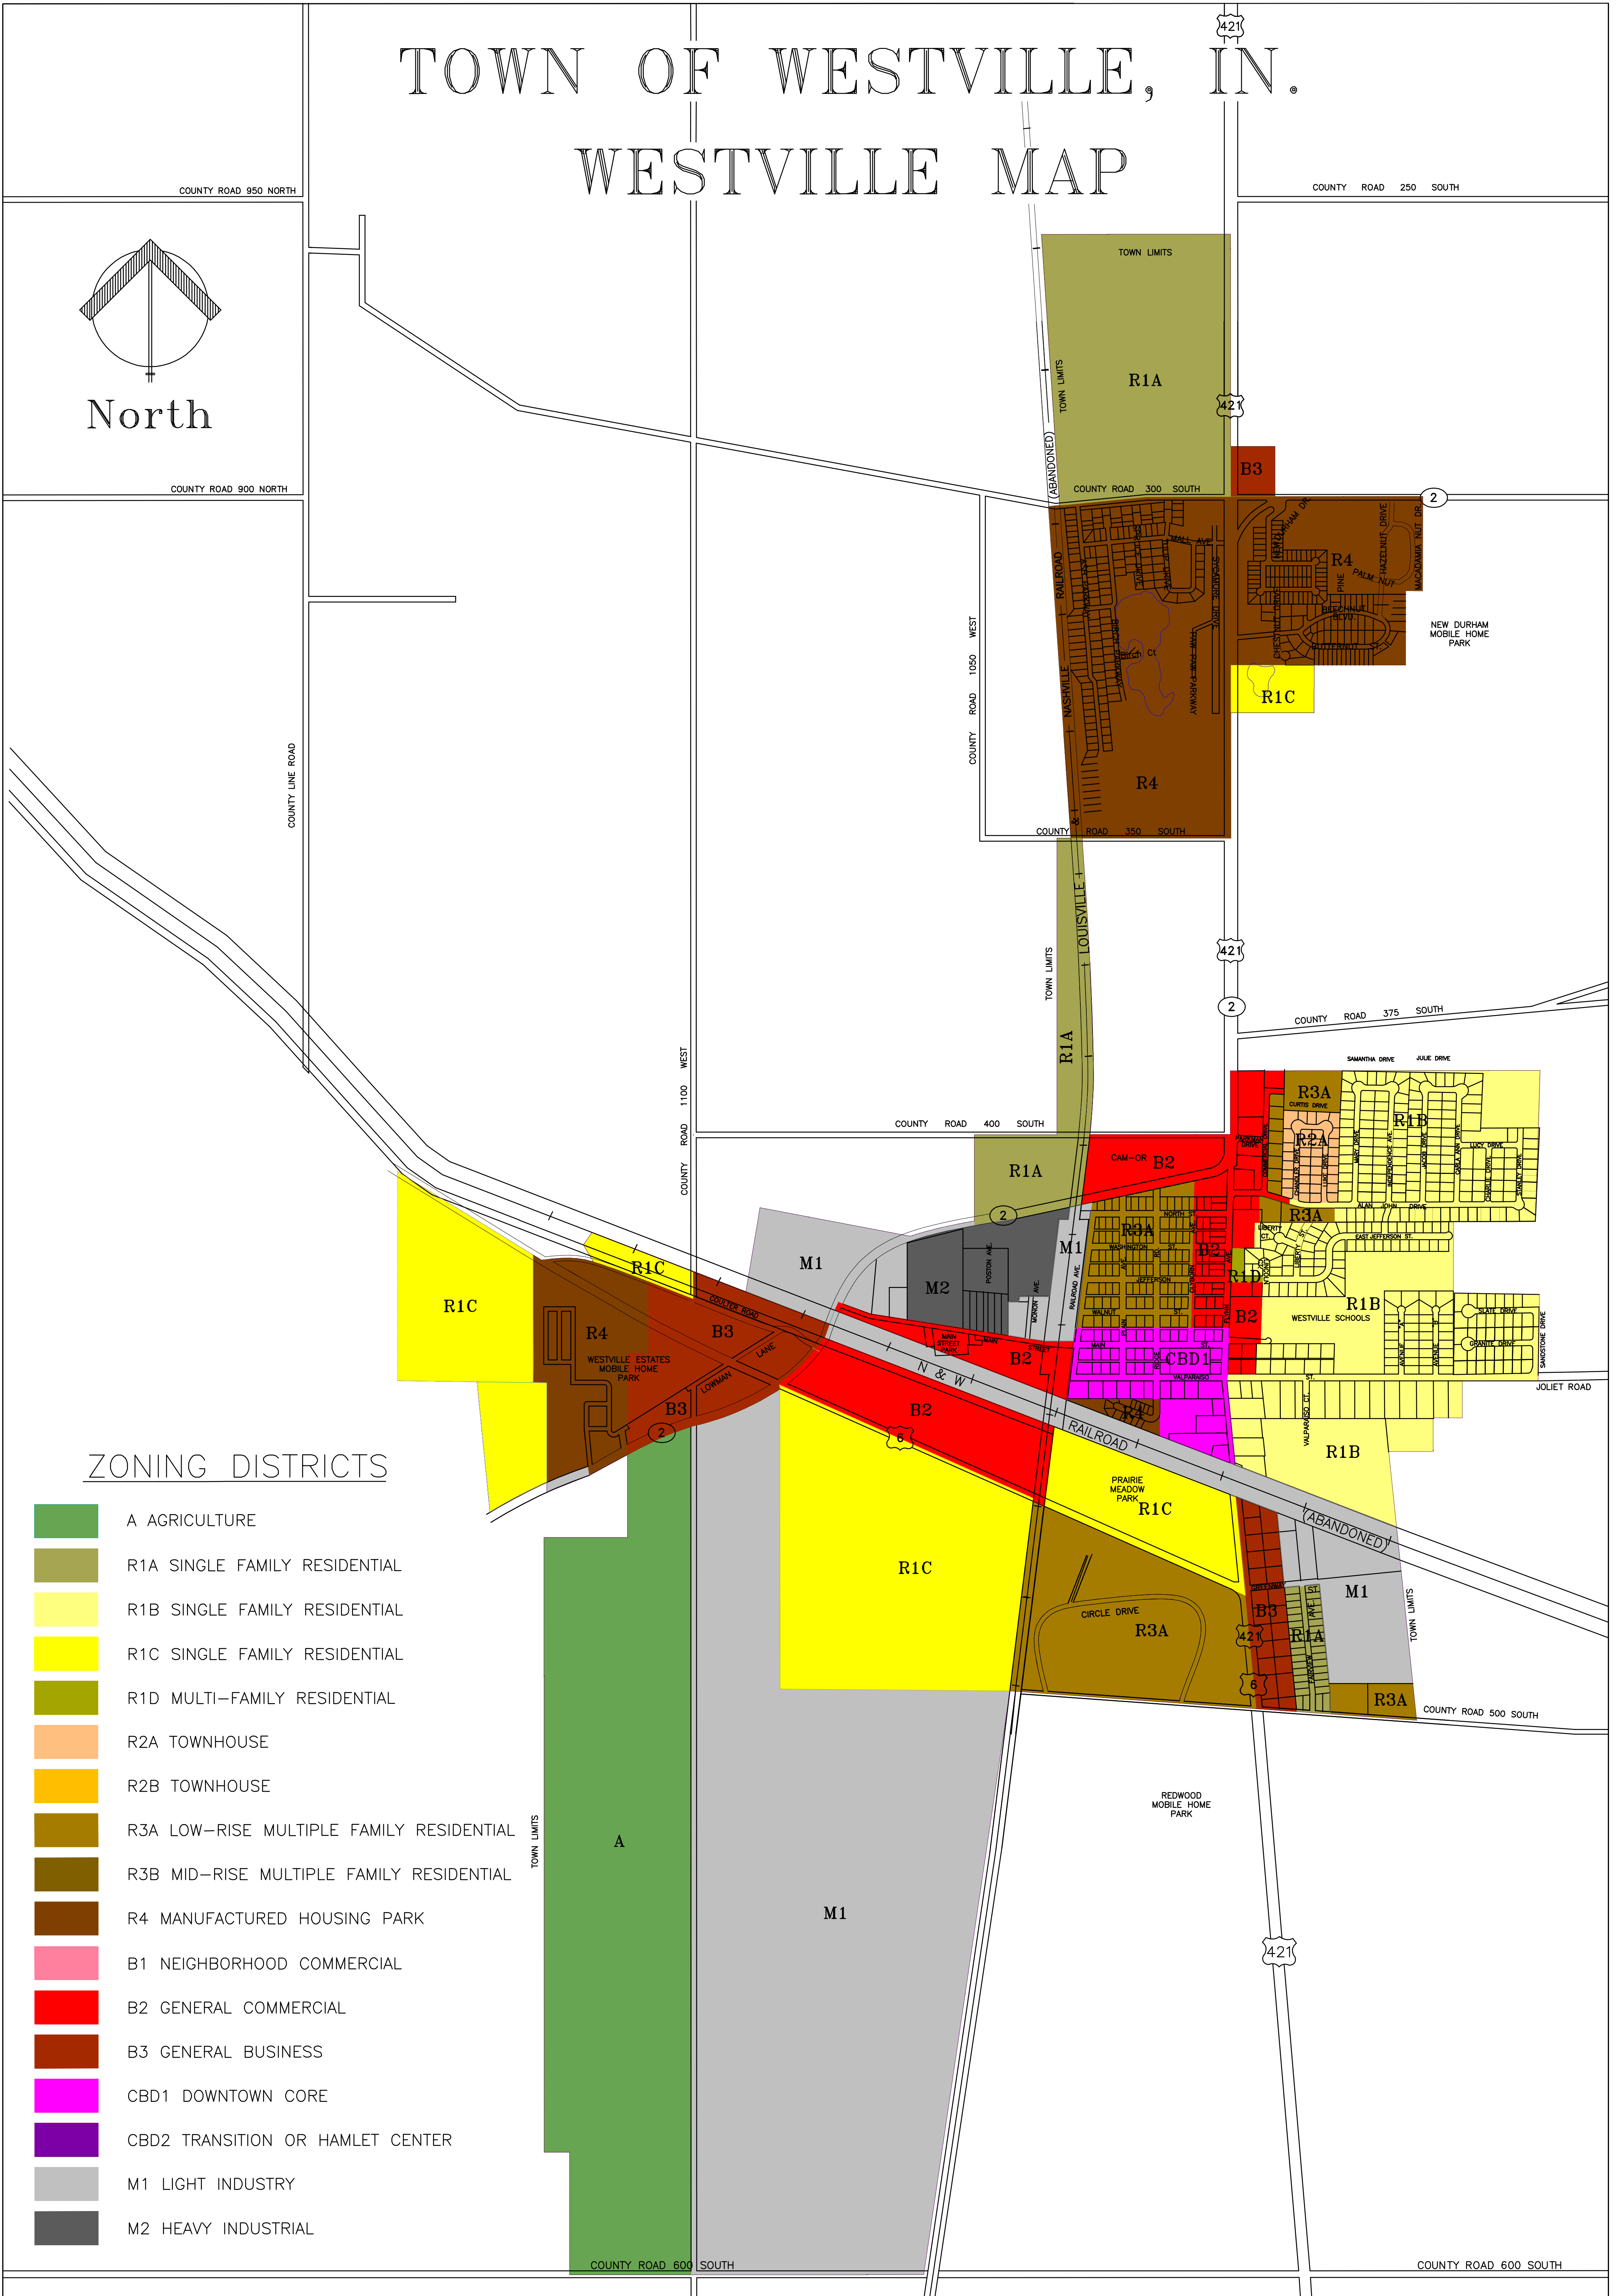

TOWN OF WESTVILLE, IN.

WESTVILLE MAP

North

ZONING DISTRICTS

- A AGRICULTURE
- R1A SINGLE FAMILY RESIDENTIAL
- R1B SINGLE FAMILY RESIDENTIAL
- R1C SINGLE FAMILY RESIDENTIAL
- R1D MULTI-FAMILY RESIDENTIAL
- R2A TOWNHOUSE
- R2B TOWNHOUSE
- R3A LOW-RISE MULTIPLE FAMILY RESIDENTIAL
- R3B MID-RISE MULTIPLE FAMILY RESIDENTIAL
- R4 MANUFACTURED HOUSING PARK
- B1 NEIGHBORHOOD COMMERCIAL
- B2 GENERAL COMMERCIAL
- B3 GENERAL BUSINESS
- CBD1 DOWNTOWN CORE
- CBD2 TRANSITION OR HAMLET CENTER
- M1 LIGHT INDUSTRY
- M2 HEAVY INDUSTRIAL